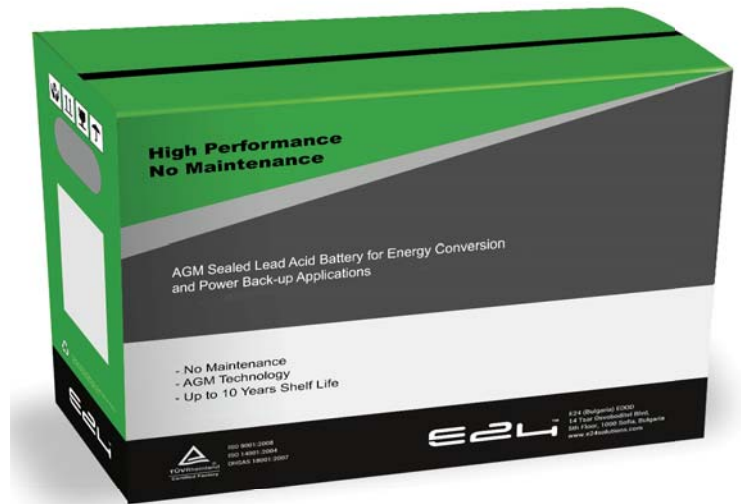

Features

• **10 Years Design Life**

Thick plate design and efficient gas recombination that yields a design life expectancy of 10 years in standby mode.

• **Safe Operation in any Position**

Valve regulated, spill proof construction allows safe operation in any position.

• **Unrivaled energy density**

Power/volume ratio yielding unrivaled energy density.

• **Microporous Separators**

Microporous and robust, for electrical separation of the positive and negative plates and optimised for low internal resistance.

• **Safety Vents:**

cells incorporate flame retardant ceramic plugs that filter out any drops of electrolyte from the escaping gases preventing any errant spark or flame from entering the battery.

• **Heavy Duty and Insulated Connectors:**

Fully insulated cable connectors fixed to the terminal having a probe hole on the top for electrical measurement.

• **International Standards:**

In full compliance to IS13369

• **Certifications:**

Battery factory is certified ISO 9001:2015

• **Recyclable**

Used batteries are sent back to the factory for remanufacturing under a recycling plan. Refer to our authorized distributor for details.

• **Rugged Design**

Rugged plastic case and cover.

• **Air Transport Approved**

Approved for transport by air. D.O.T., I.A.T.A. and F.A.A certified

• **Certifications**

UL Recognized, CE Certified

• **Warranty**

E24 offers up to 24 months of pro-rated warranty on AGM Series. Refer to E24 prorated warranty Terms and Conditions and your Authorized distributor for the applicable warranty in your market.